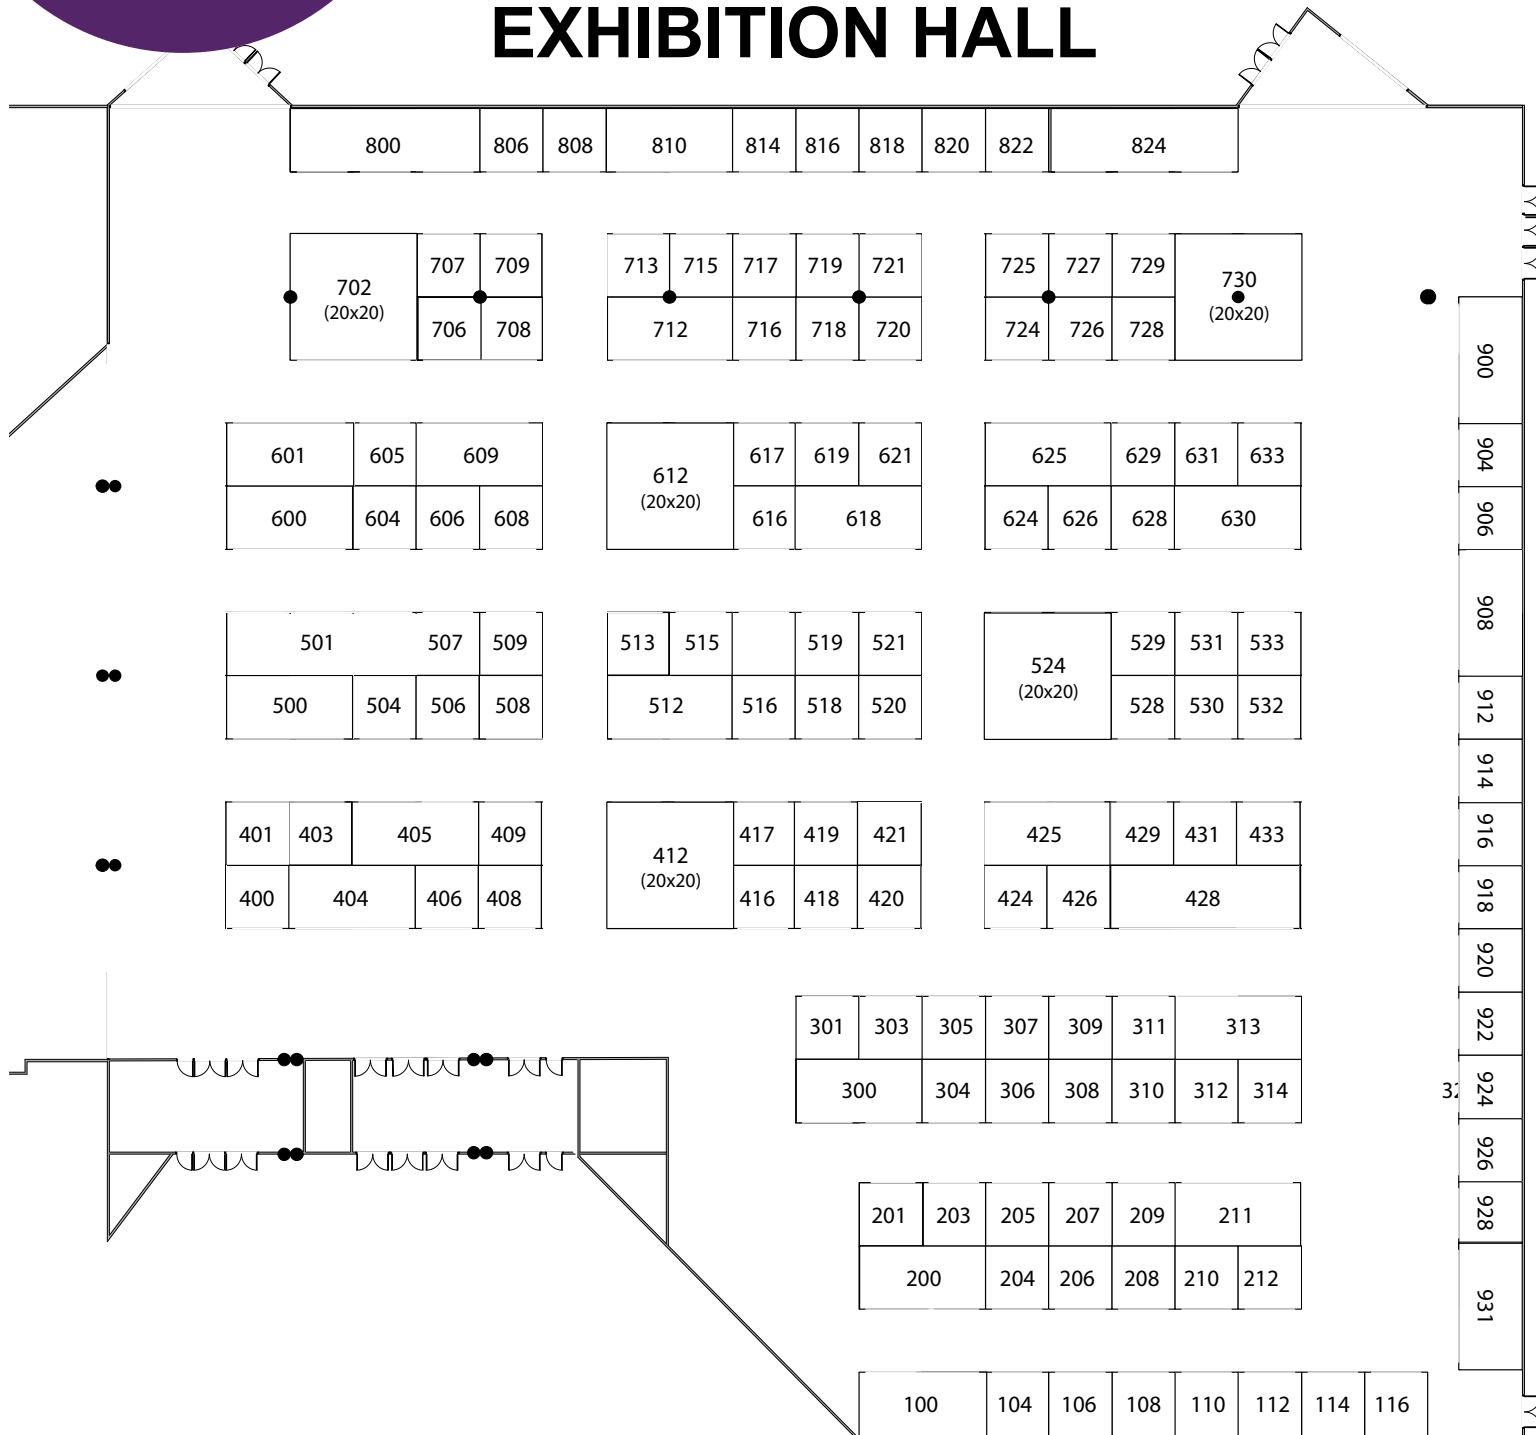

Topeka
HOLIDAY
gift
MART

November 4-5, 2017

Saturday 10am-6pm • Sunday 11am-4pm

Topeka, KS

**KANSAS EXPOCENTRE
EXHIBITION HALL**

RESERVE YOUR SPACE NOW FOR THE 2017 TOPEKA HOLIDAY GIFT MART

Targeting thousands of holiday shoppers with spending power to help you grow your business. Utilizing a marketing strategy perfected including TV, radio, billboards, newspapers, magazines, direct mail, social media and internet. Expose your company to a year's worth of consumers in one exciting weekend.

Cindi Baker
Show Manager
CindiB@rjpromotions.com
816-676-0239