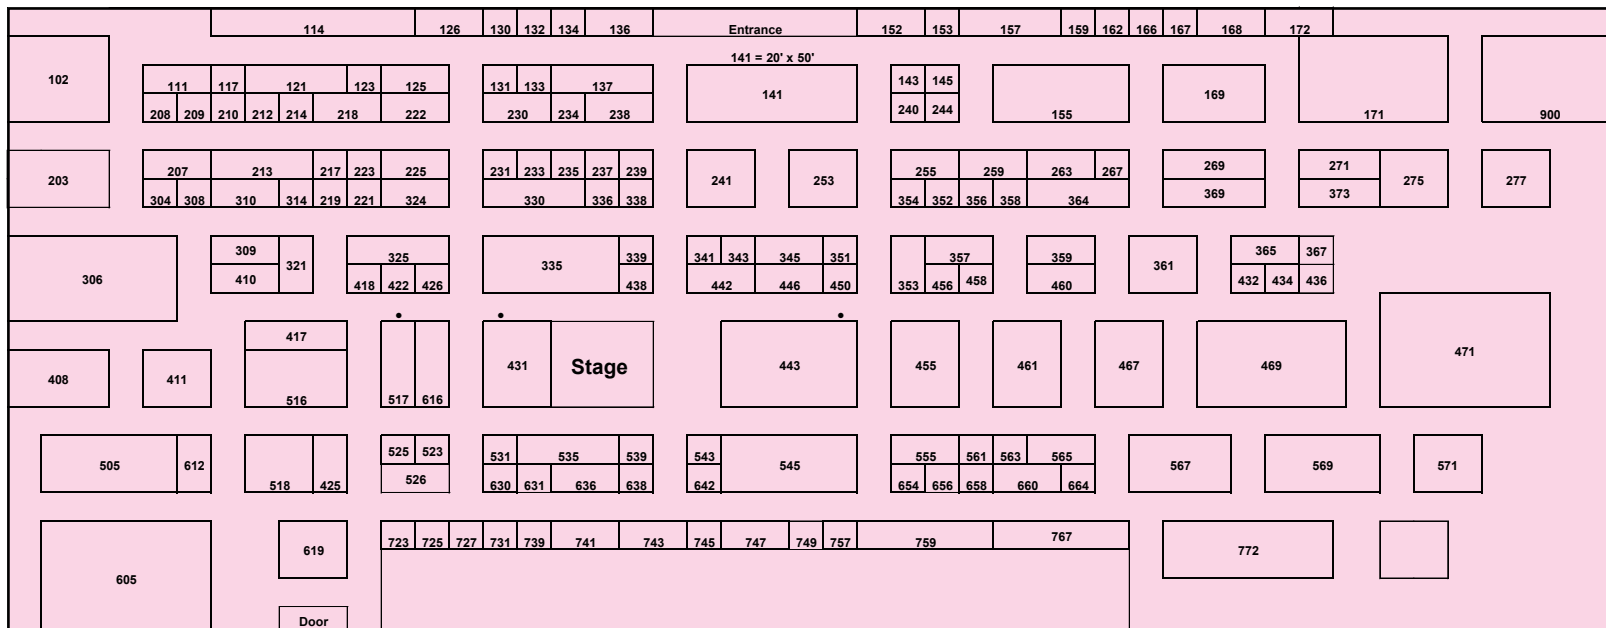

MOVE OUT

Sun, Mar. 18, 4pm-10pm
Mon, Mar. 19, 8am-Noon
MUST BE OUT BY NOON

**Cindi Baker, Show Manager • cindib@rjpromotions.com
816-676-0239 • IowaFlowerShow.com**