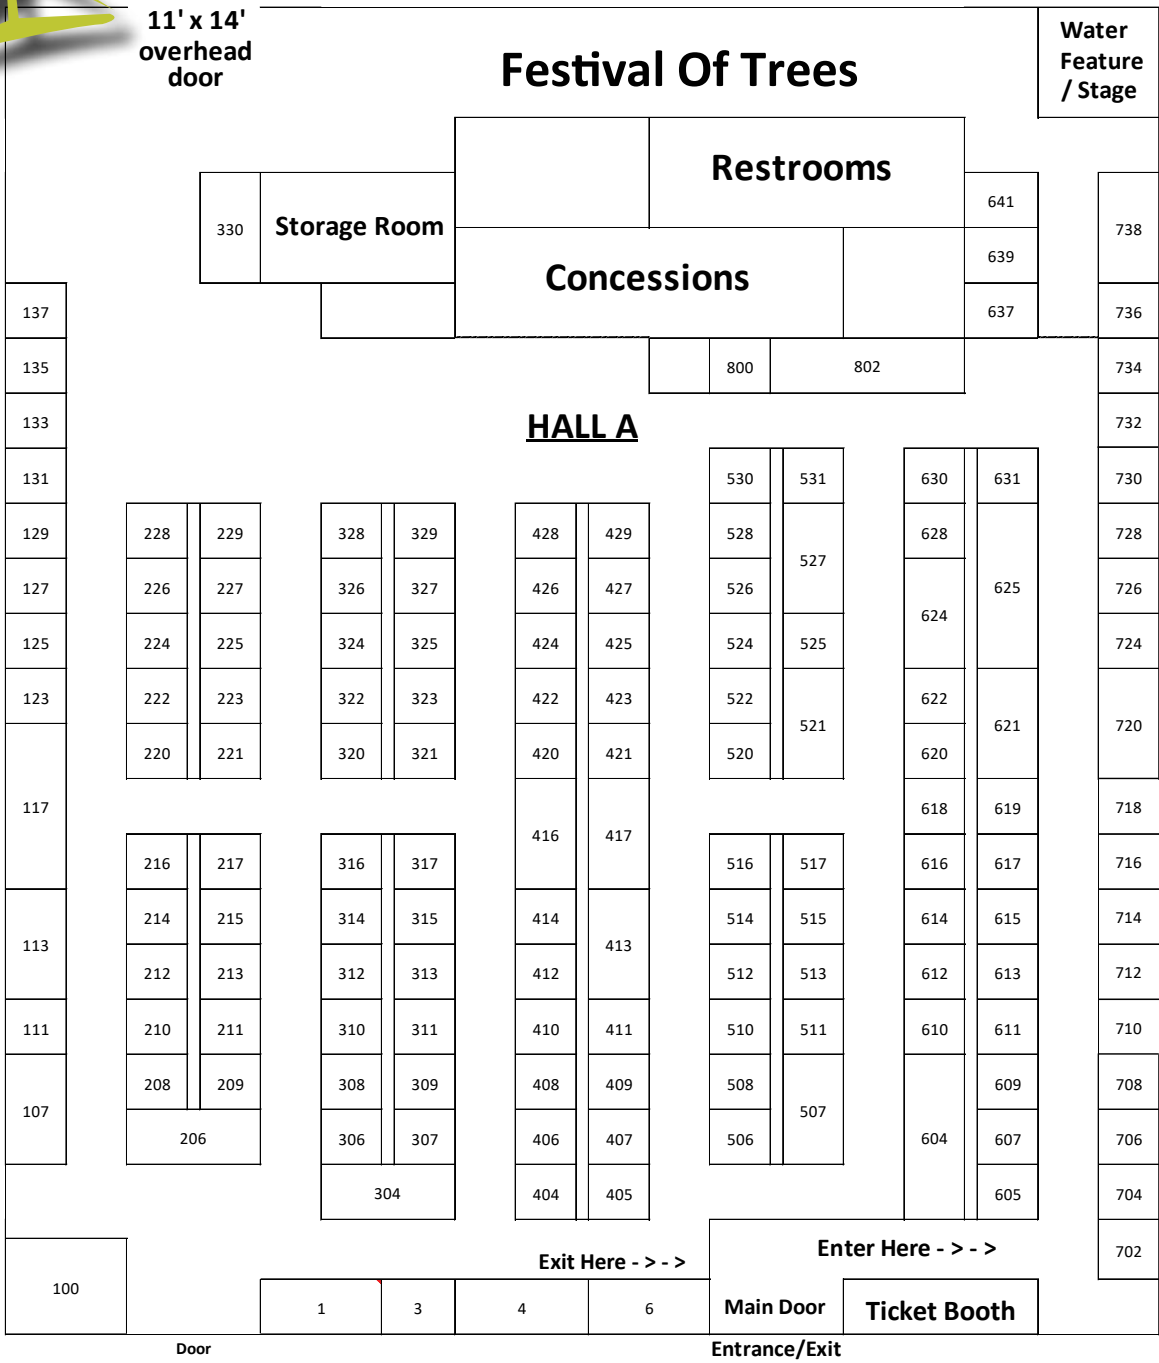

RESERVE YOUR SPACE TODAY FOR 2022 SUGAR PLUM FOOD & GIFT MART!

Targeting thousands of holiday shoppers with spending power to help you grow your business. Utilizing a marketing strategy perfected over years including TV, radio, billboards, social media newspapers, magazines, and internet. Expose your business to a year's worth of consumers in one exciting weekend!