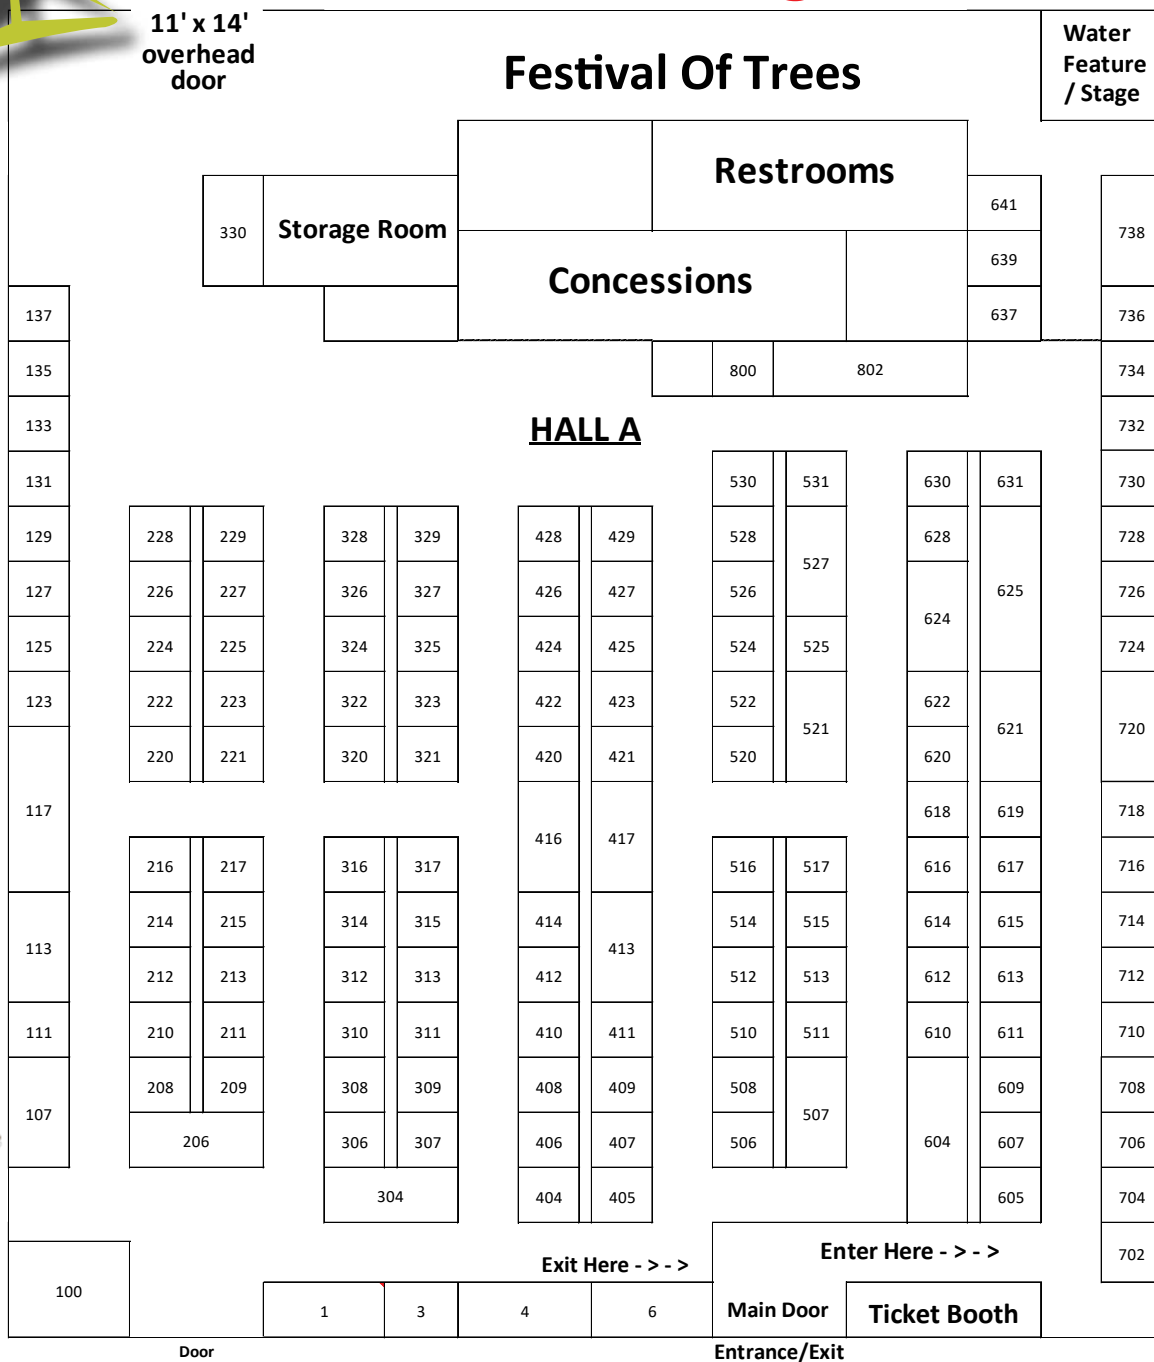

RESERVE YOUR SPACE TODAY FOR 2022 SUGAR PLUM FOOD & GIFT MART!

Targeting thousands of holiday shoppers with spending power to help you grow your business. Utilizing a marketing strategy perfected over years including TV, radio, billboards, social media newspapers, magazines, and internet. Expose your business to a year's worth of consumers in one exciting weekend!