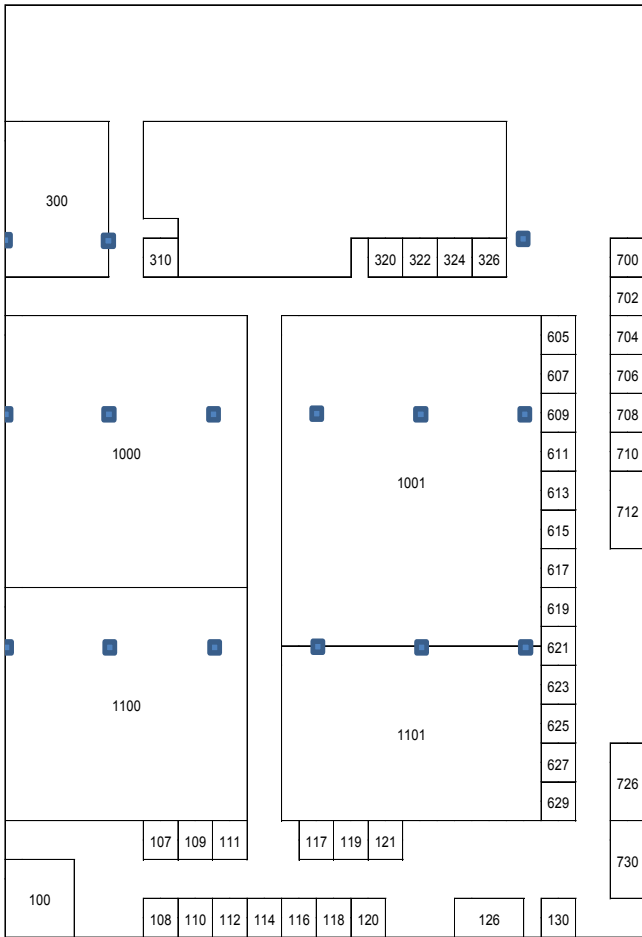

APRIL 4-6 2024
Thur. & Fri. Noon-7 • Sat. 10-6
Colorado Springs Event Center
3960 Palmer Park • Colorado Springs, CO

HALL A

HALL B

SPONSORSHIPS:

One of the best ways to get the recognition your company deserves is through our sponsorship opportunities which are available in a variety of areas and amounts. The sooner you sign up, the more exposure your company receives!

RESERVE YOUR SPACE NOW FOR 2024 COLORADO SPRINGS RV & OUTDOOR SHOW

Targeting thousands of middle to upper income married homeowners with spending power to help you grow your business. Utilizing a marketing strategy perfected over years including TV, radio, billboards, newspapers, magazines, direct mail, social media and internet. Expose your company to a year's worth of consumers in one exciting weekend.

Michelle Gebhards
Sales Executive

michelle@cseventcenter.com

816-233-2829