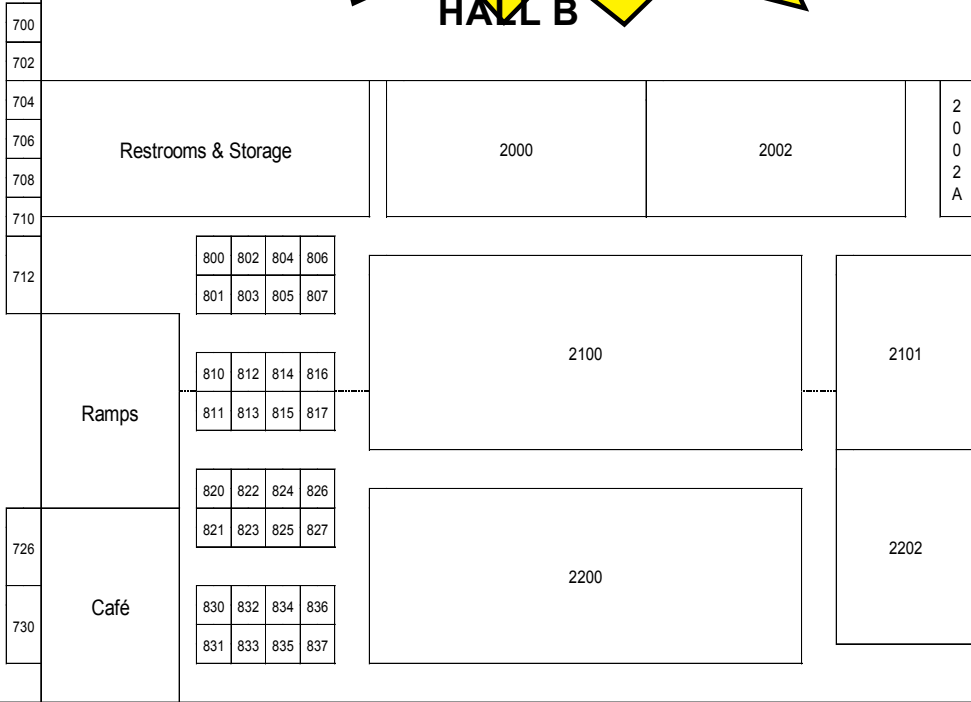

HALL B

SPONSORSHIPS:

One of the best ways to get the recognition your company deserves is through our sponsorship opportunities which are available in a variety of areas and amounts. The sooner you sign up, the more exposure your company receives!

RESERVE YOUR SPACE NOW FOR 2024 COLORADO SPRINGS RV & OUTDOOR SHOW

Targeting thousands of middle to upper income married homeowners with spending power to help you grow your business. Utilizing a marketing strategy perfected over years including TV, radio, billboards, newspapers, magazines, direct mail, social media and internet. Expose your company to a year's worth of consumers in one exciting weekend.

Michelle Gebhards
Sales Executive

michelle@cseventcenter.com

816-233-2829