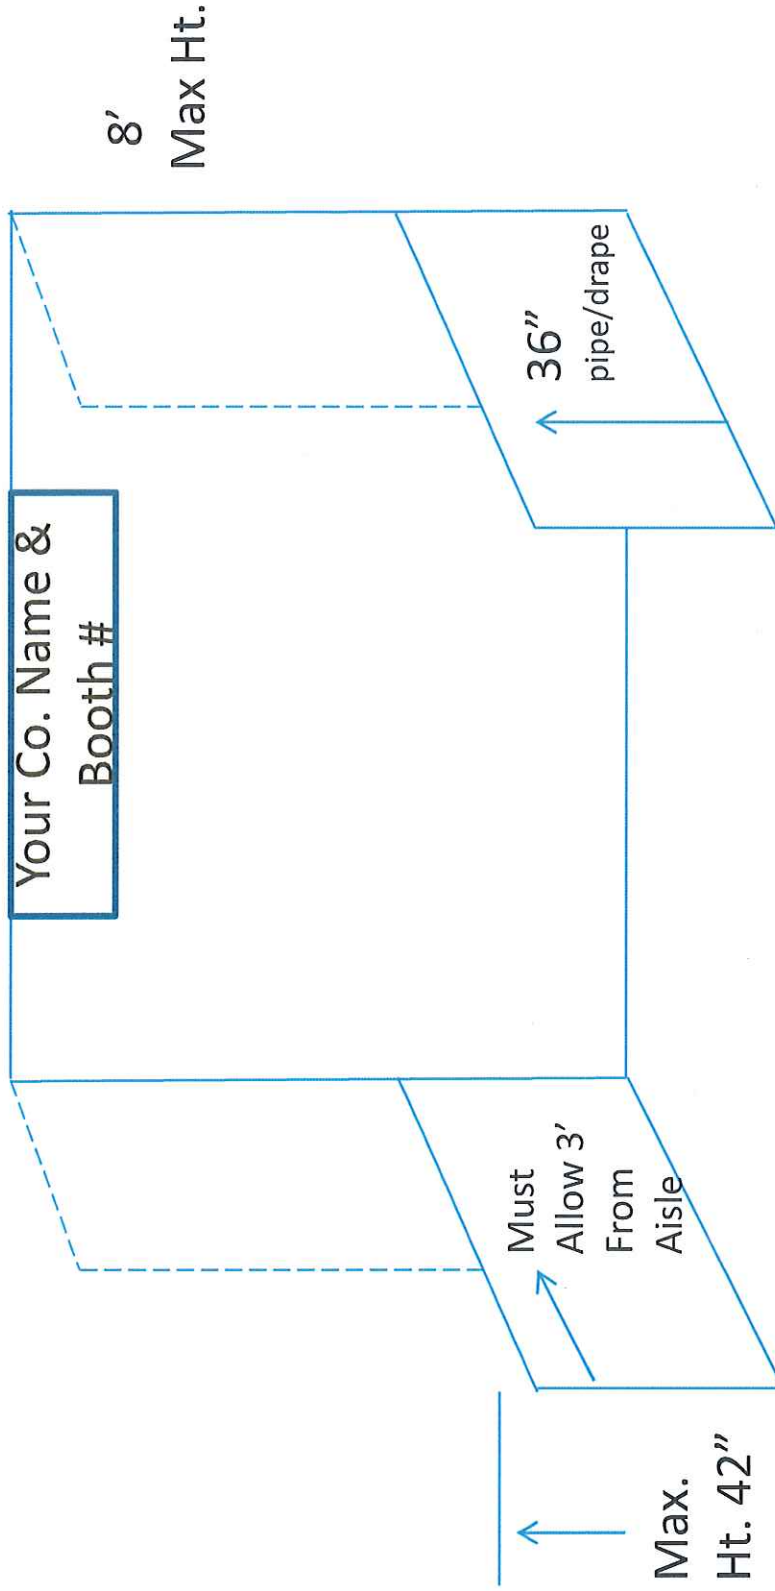

INLINE BOOTH GUIDELINES

Floor covering is required in all booths. The height of any part of the display within the front 3 feet of the exhibit will not exceed 42". Any visible unfinished sides of exhibit, front, back and sides, must either be finished or covered with drape.