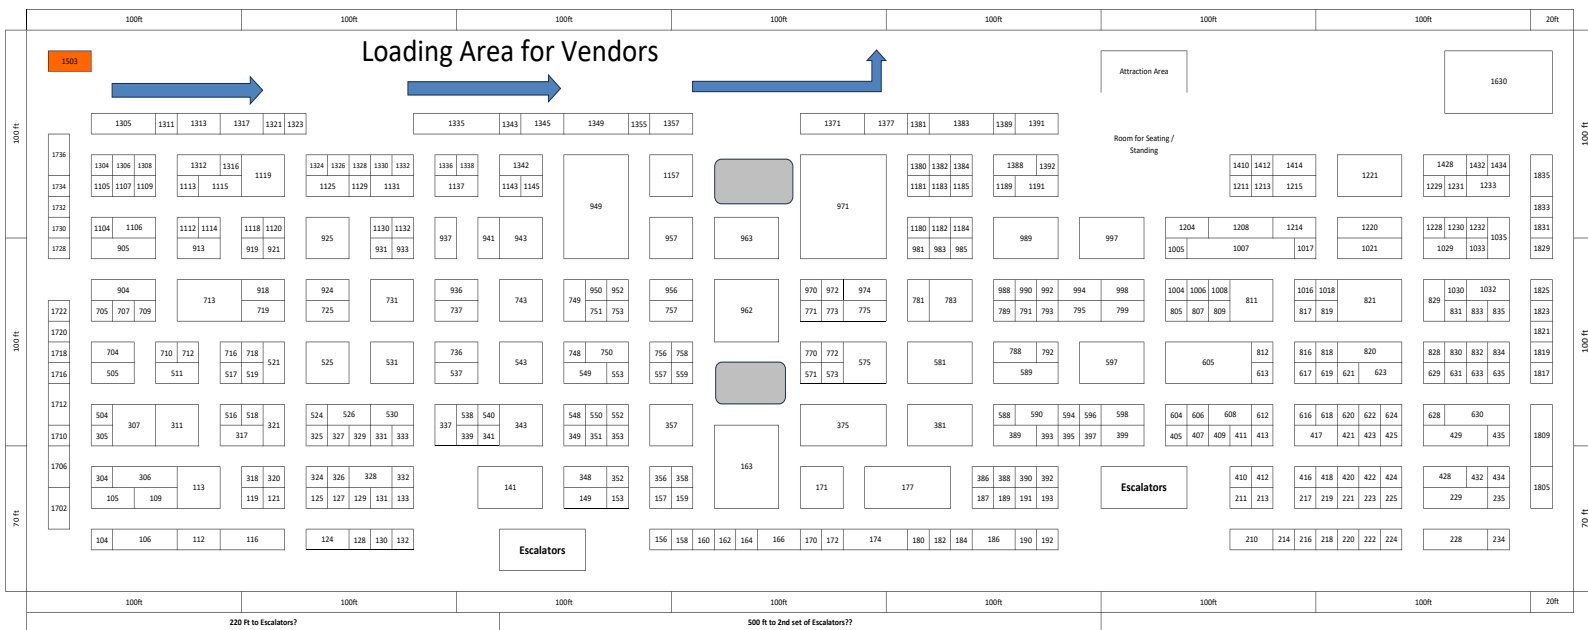

BOOTH PRICING:

10x10 \$1,375
10x20 \$2,750
10x30 \$4,125
20x20 \$5,500

Corners add \$175

End Cap add \$350

Island add \$700

Prime Location add \$300

DIRECT SALE VENDORS \$275

BOOTH INFORMATION

**FEBRUARY 28-
MARCH 2 2025**

**HOME
& FLOWER
SHOW**

**FRIDAY Noon-9pm
SATURDAY 10am-9pm
SUNDAY 10am-4pm**

BARTLE HALL KANSAS CITY, MO

**KANSAS CITY, MO BARTLE HALL
LIMITED BULK SPACE AVAILABLE!**

**RESERVE YOUR SPACE TODAY FOR THE
2025 KC HOME & FLOWER SHOW**