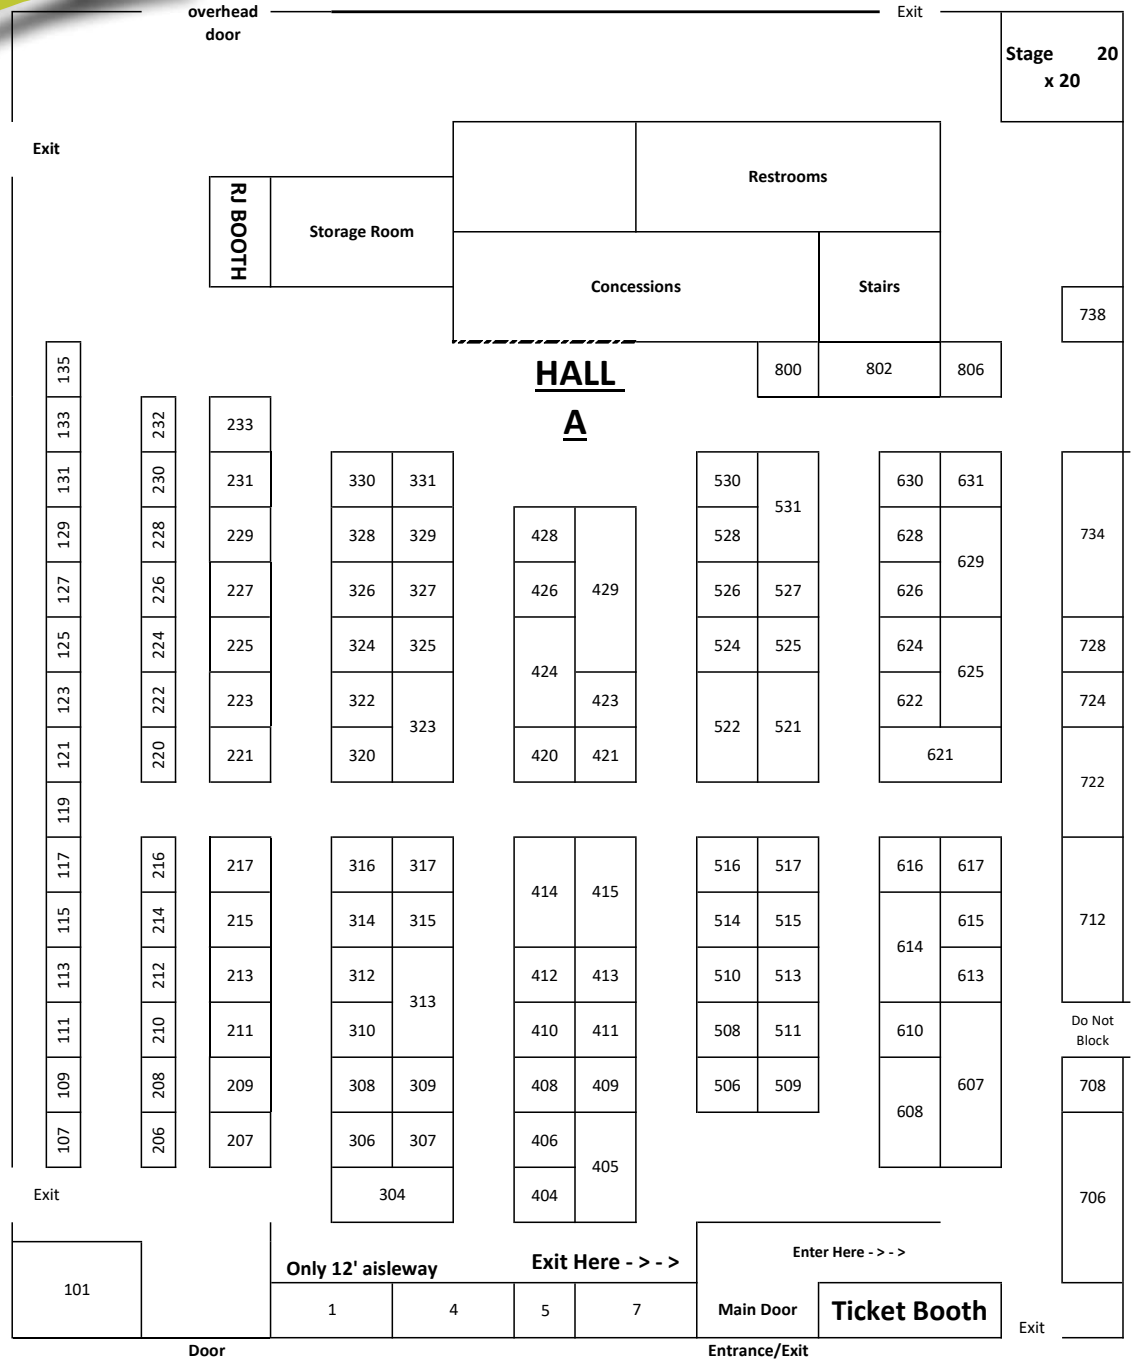

RESERVE YOUR SPACE TODAY FOR 2024 SUGAR PLUM FOOD & GIFT MART!

Targeting thousands of holiday shoppers with spending power to help you grow your business. Utilizing a marketing strategy perfected over years including TV, radio, billboards, social media newspapers, magazines, and internet. Expose your business to a year's worth of consumers in one exciting weekend!