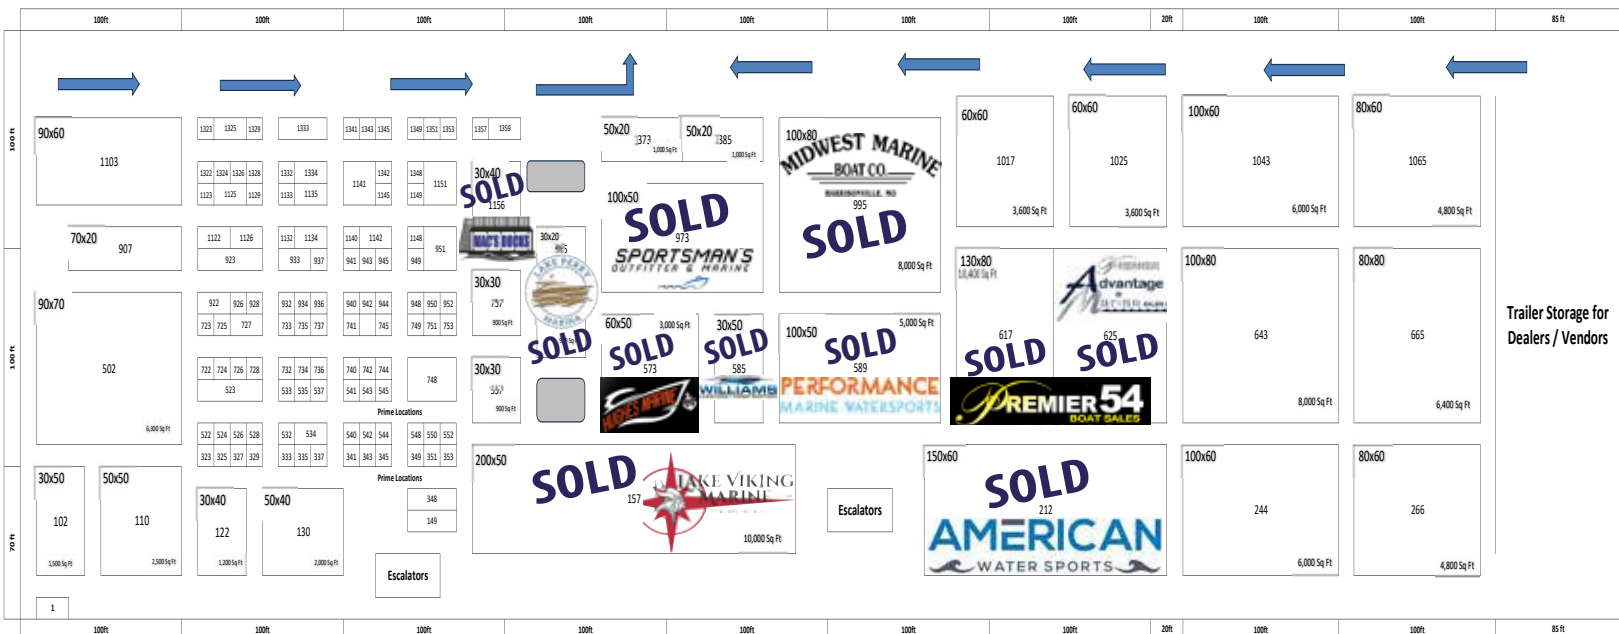

**GREAT WAY TO
MEET OVER 10,000
CUSTOMERS IN
ONE WEEKEND!**

**SHOWS ALL
4 Days!**

BOOTH PRICING:

10x10 \$795

10x20 \$1,590

10x30 \$2,385

20x20 \$3,180

BULK PRICING:

Prime Location add \$300

Value Added Marketing \$129
(required)

DIRECT SALE VENDORS \$275

BOOTH INFORMATION

Booths include 8' back drape & 3' side drape. Tables, chairs, electricity, etc. may be added through ExhibitorsRentals.com

KANSAS CITY, MO BARTLE HALL

LIMITED BULK SPACE AVAILABLE!

RESERVE YOUR SPACE TODAY FOR THE 2025 KC BOAT & FISHING SHOW

Targeting thousands of mid- to upper income, married homeowners with spending power to help grow your business. Utilizing a marketing strategy perfected over years including TV, radio, billboards, newspapers, social media and FUN promotions! Expose your business to a year's worth of consumers in one exciting weekend!