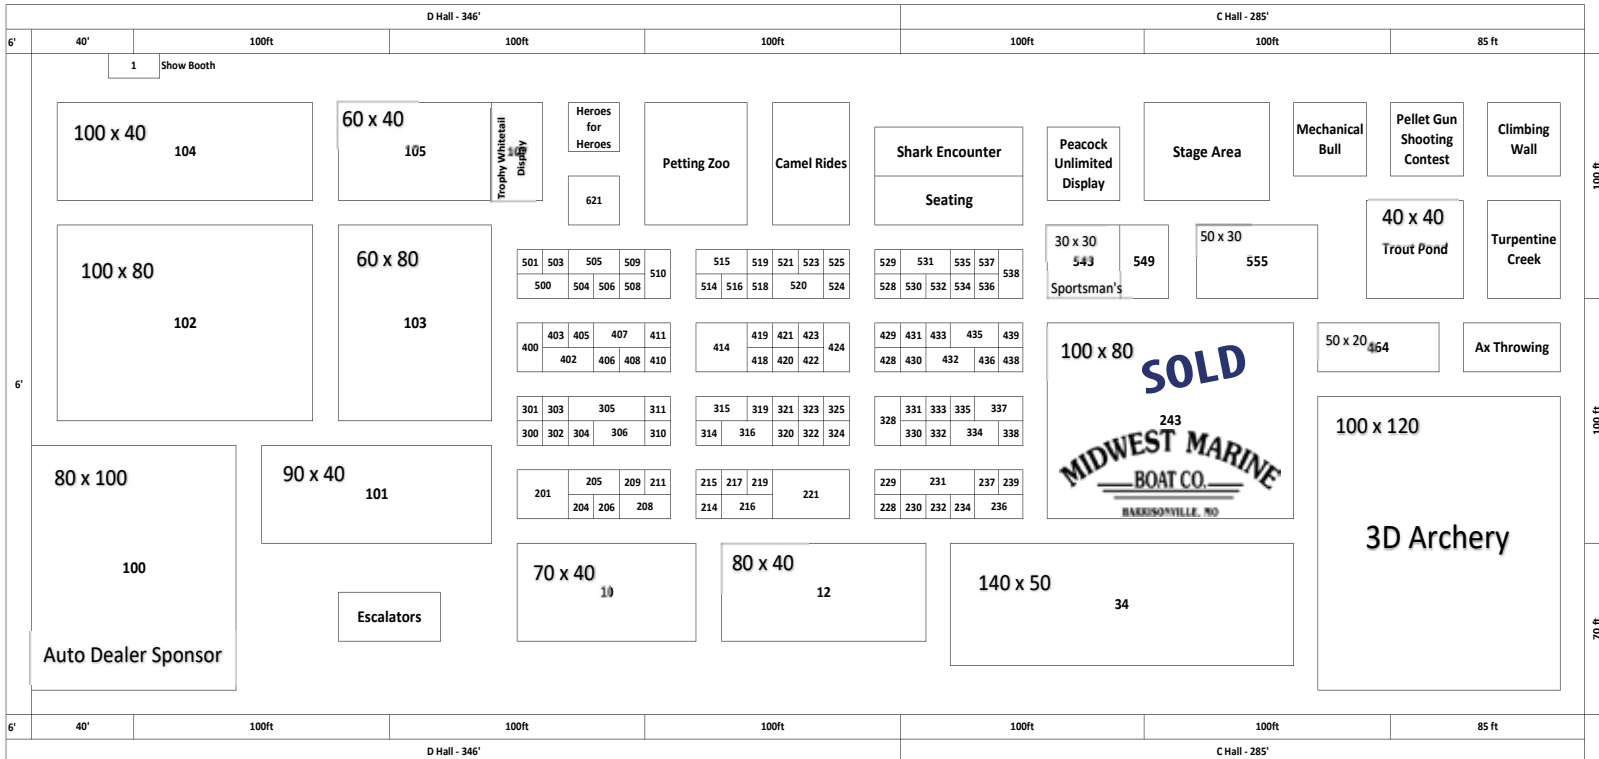

All 4 Days!

BOOTH PRICING:

BULK PRICING:

10x10 \$795	10,000+ SF \$1.75/SF
10x20 \$1,590	7,500-9,999 SF \$1.95/SF
10x30 \$2,385	6,000-7,499 SF \$2.19/SF
20x20 \$3,180	3,500-5,999 SF \$2.29/SF
	900-3,499 SF \$2.95/SF

Corners add \$175

End Cap add \$350

Island add \$700

Prime Location add \$300

Value Added Marketing \$129 (required)

DIRECT SALE VENDORS \$275

BOOTH INFORMATION

Booths include 8' back drape and 3' side drape. Electricity, tables, chairs, etc. may be added thru

FRIDAY Noon-7pm

SATURDAY 10am-7pm

SUNDAY 10am-4pm

Kansas City, MO

SPORT BOAT & OUTDOOR SHOW

MOVE-IN:
 Tuesday 8am-9pm
 Wednesday 8am-9pm
 Thursday 8am-11am

MOVE-OUT:
 Sunday 4pm-10pm
 Monday 8am-1pm

RESERVE YOUR SPACE TODAY FOR THE 2025 KC SPORT, Boat & Outdoor Show