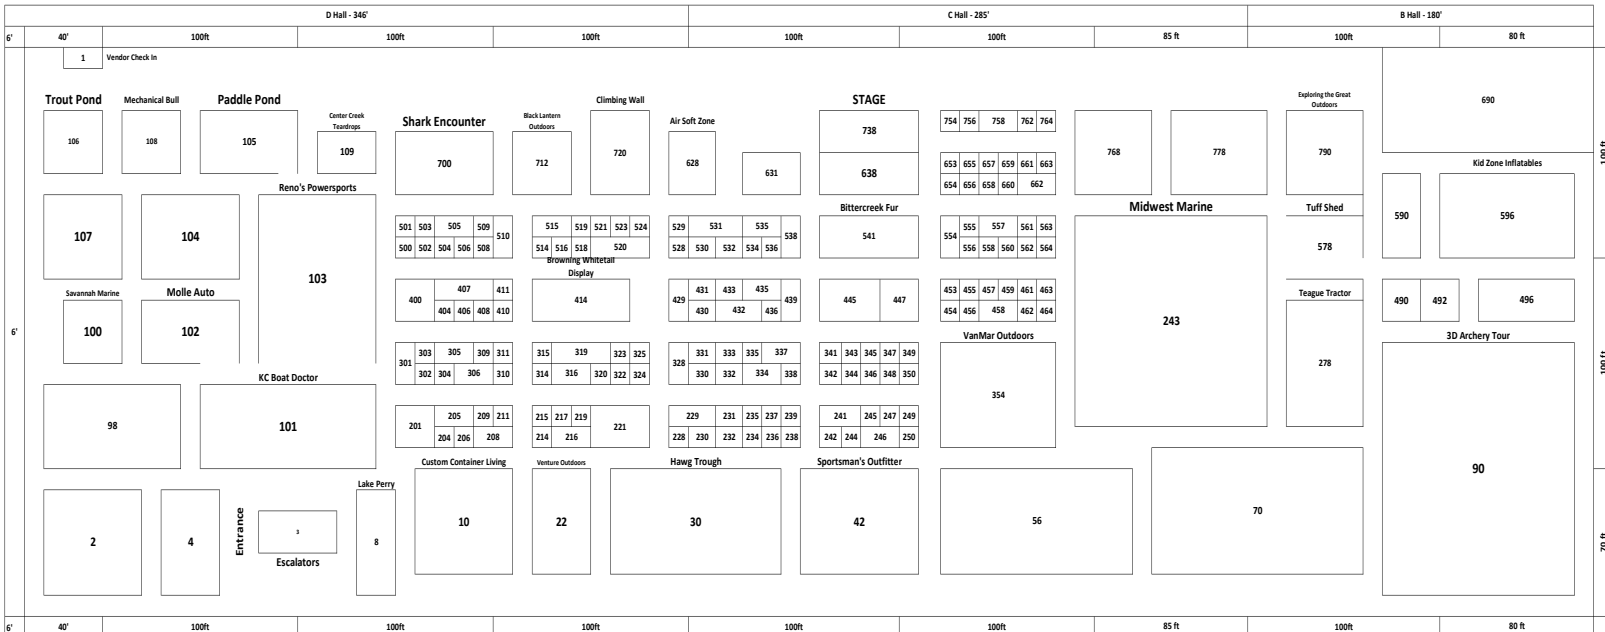

PLUS:

- **ATV dealers • Boat Dealers**
- **Guides & Outfitters • Travel**
- **Fishing Exhibits & More!**

GREAT WAY TO MEET 15,000-20,000 CUSTOMERS IN ONE WEEKEND!

BOOTH PRICING:	BULK PRICING:
10x10 \$795	10,000+ SF \$1.75/SF
10x20 \$1,590	7,500-9,999 SF \$1.95/SF
10x30 \$2,385	6,000-7,499 SF \$2.19/SF
20x20 \$3,180	3,500-5,999 SF \$2.29/SF
	900-3,499 SF \$2.95/SF
Corners add \$175	
End Cap add \$350	
Island add \$700	
Prime Location add \$300	
Value Added Marketing \$129 (required)	
DIRECT SALE VENDORS \$275	

THE KC SPORT, Boat & Outdoor Show returns to BARTLE HALL!

FEBRUARY 6-9

2025 Bartle Hall

THURSDAY 2pm-7pm

FRIDAY Noon-7pm

SATURDAY 10am-7pm

SUNDAY 10am-4pm

Kansas City, MO

SPORT BOAT & OUTDOOR SHOW

MOVE-IN:
 Tuesday 8am-9pm
 Wednesday 8am-9pm
 Thursday 8am-11am

MOVE-OUT:
 Sunday 4pm-10pm
 Monday 8am-1pm

RESERVE YOUR SPACE TODAY FOR THE 2025 KC SPORT, Boat & Outdoor Show

Targeting thousands of mid- to upper income, married homeowners with spending power to help grow your business. Utilizing a marketing strategy perfected over years including TV, radio, billboards, newspapers, social media and FUN promotions! Expose your business to a year's worth of consumers in one exciting weekend!